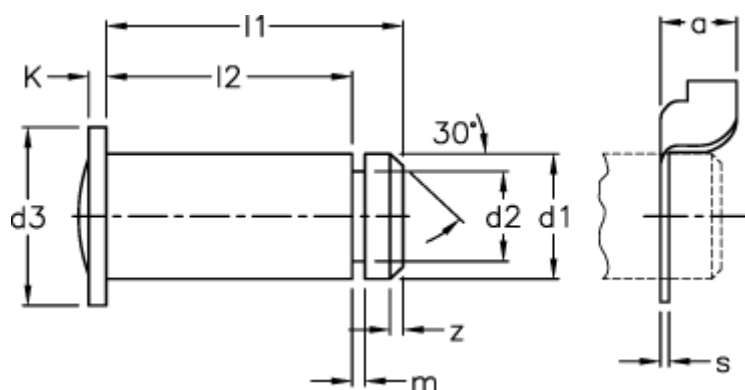

Data Sheet

Article number: 1405525F

Description: KLEE Bolt BEN 25x57x50,5
Oiled, incl. KL-retainer

Measures

| | | | |
|-----------|--------|------------|---------|
| a | = 9.0 | s | = 1.0 |
| d1 h11 | = 25 | Weight (g) | = 231.0 |
| d2 h11 | = 18.0 | z | = 1.50 |
| d3 | = 34 | | |
| K approx. | = 5.5 | | |
| l1 js 15 | = 57.0 | | |
| l2 +0,3 | = 50.5 | | |
| m +0,1 | = 1.80 | | |